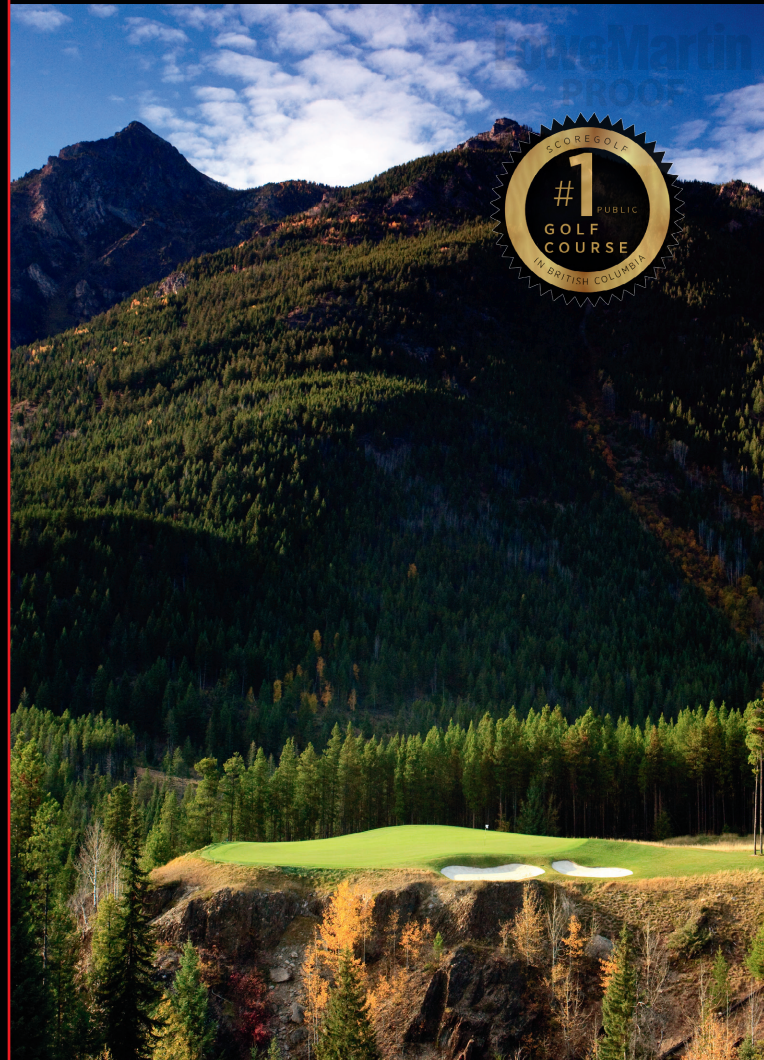

# Share Your Greywolf Experience

Greywolf Golf Course

@greywolfgolf

@greywolfgolf

[www.greywolfgolf.com](http://www.greywolfgolf.com) | 1-888-473-9965 | Panorama, BC

**GREYWOLF**  
G O L F C O U R S E